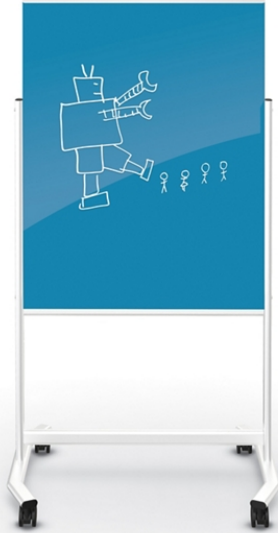

770 South 70th Street, Milwaukee, WI 53214
800-558-1010 | www.NBF.com

Mobile Magnetic Glass Board 3'W x 4'H

Item #: 83317

Brand : MooreCo

Collection : Visionary

GSA Compliant: No

[CLICK HERE to view available options](#)

Product Details

Get up to twice the functional space of a wall-mounted board with this versatile and mobile magnetic glass whiteboard. The beautiful and modern double-sided magnetic glass gives you style as well as a surface that provides unmatched writability and erases without ghosting.

The tempered safety glass construction makes this board ideal for use in any environment. The frame and trim are made with white powder-coated steel for superior durability. The wide base design provides stability and features dual-wheel locking casters. The board surface can be set at 60.5" or 75.25"H for preferred viewing. The surface is compatible with any dry or wet-erase markers, will easily clean without ghosting or staining and accepts rare earth magnets.