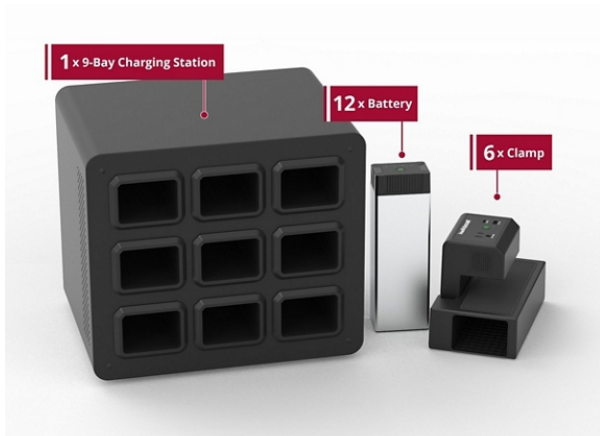

Company Logo

770 South 70th Street, Milwaukee, WI 53214
800-558-1010 | www.NBF.com

Constant Use Bundle - KwikBoost EdgePower® Desktop Charging Station System

Item #: 227188

Brand : Luxor

GSA Compliant: No

[CLICK HERE to view available options](#)

Product Details

An office environment reflects a business's core values and operating style. To create a workspace that encourages teamwork and innovation, it's essential that employees leverage mobile devices to form collaborative, functional, and forward-thinking workplaces. Until now, the only solution to provide power to these devices was to run an unsightly tangle of extension cords to their desks and meeting spaces, creating cord clutter and safety hazards. The KwikBoost EdgePower is an innovative new battery-powered charging station that easily clamps onto the edges of desks, tables, and other standard office surfaces. It creates a flexible, adaptable work environment by providing a neat, convenient, 100% cord-free way to charge laptops, tablets, phones, and other mobile electronic devices.

The KwikBoost EdgePower Constant Use Bundle includes 12 Rechargeable Batteries, 6 Clamp-On Desktop Charging Units, plus a 9-Bay Base Charging Station. This system is ideal for medium-to-large rooms where users require continual access to supplemental power.

Fully Assembled